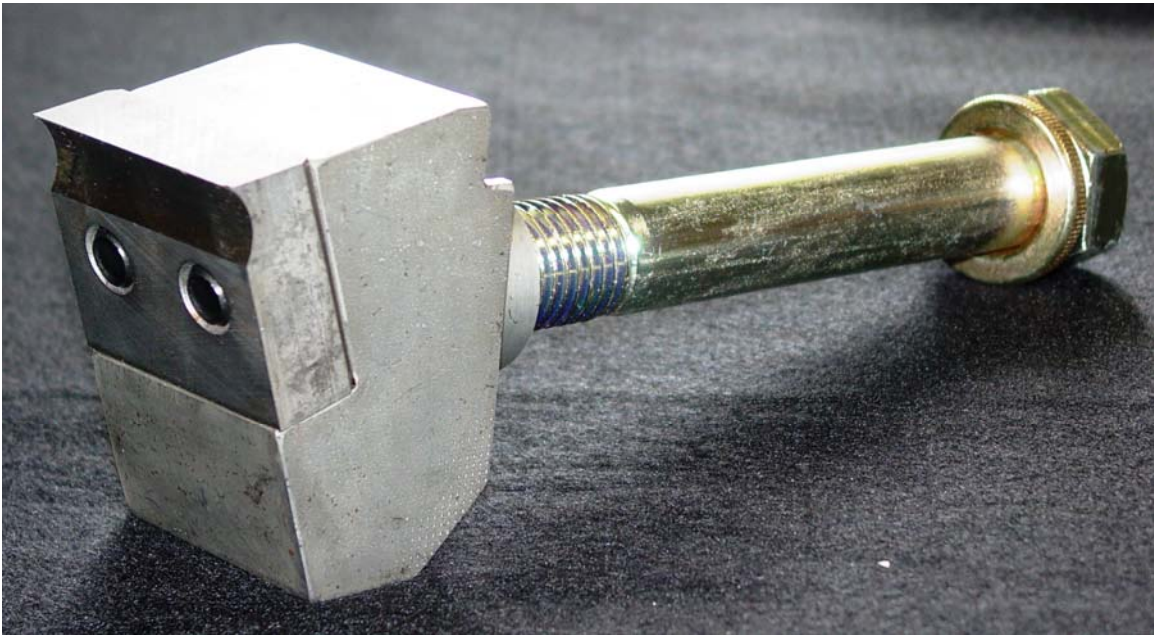

ELLISON SALES MODEL 14527ITA

HIGH-RAKE STYLE STRAIGHT-CUT T-3 INSERT HAMMER ASSEMBLY

Ellison Sales, Inc.
P.O. Box 19327
Portland, Oregon 97280-0327
TOLL-FREE: 1-888-244-0161
FAX: 503-293-0816
Email: info@ellisonsales.com